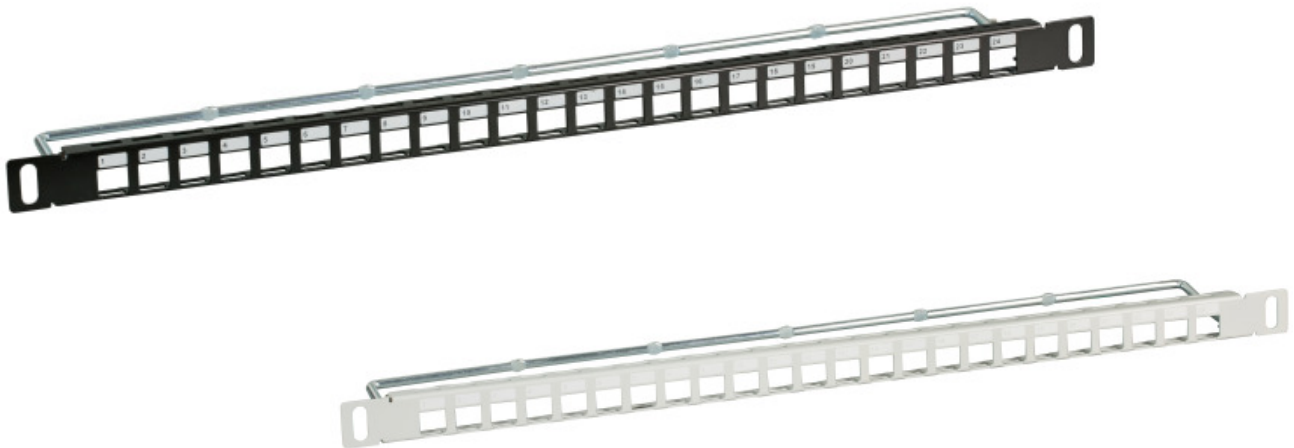

DATASHEET

Distribution Panel 19" 0,5U 24-Port

Article no.

37586.1SW

Description

For holding of modules in keystone format
 Inclusive cable management
 Labeling fields with transparent cover
 Stain relief via cable tie
 Delivery without modules

General data

Number of height units	0.5 U
Type of plug-in connector system	modular
With buses/couplings	No
EMC-version	No

Available variants

Article no.	Title	Number of connector holes	Suitable for adapter	RAL number	Colour
37586.1	Distribution Panel 19" 0,5U, 24-Port, grey, RAL7035	24	Keystone	7035	grey
37586.1SW	Distribution Panel 19" 0,5U, 24-Port, black, RAL9005	24	Keystone	9005	deep black