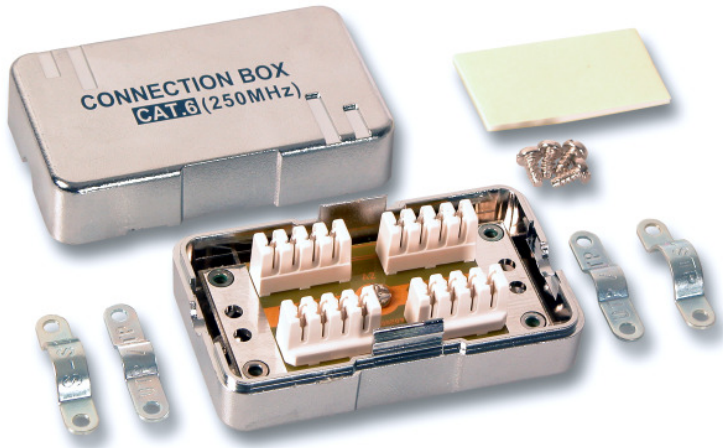

# CAJA DE EMPALME CAT. 6 INSERCIÓN LSA

## TECHNICAL PARAMETERS

The connecting module can be used to extend installation cables or reconnect damaged cables without having to relay a complete cable segment.

With adhesive tapes for fixing

Screw-type strain relief

Cable entry up to 7.5 mm

<b>Category:</b>	6
<b>Screened:</b>	True
<b>Connection type:</b>	LSA
<b>AWG-range:</b>	26..22 -
<b>Special tool necessary:</b>	False
<b>Suitable for round cable:</b>	True
<b>Suitable for flat cable:</b>	False
<b>Suitable for litz wire conductor:</b>	False
<b>Suitable for solid core:</b>	True

Article no.	Title	Colour
37596.2	Cat.6 connecting module with IDC - terminal	silver

*Ideal Technology has a policy of continuous improvement. Specifications are subject to change without notice.*