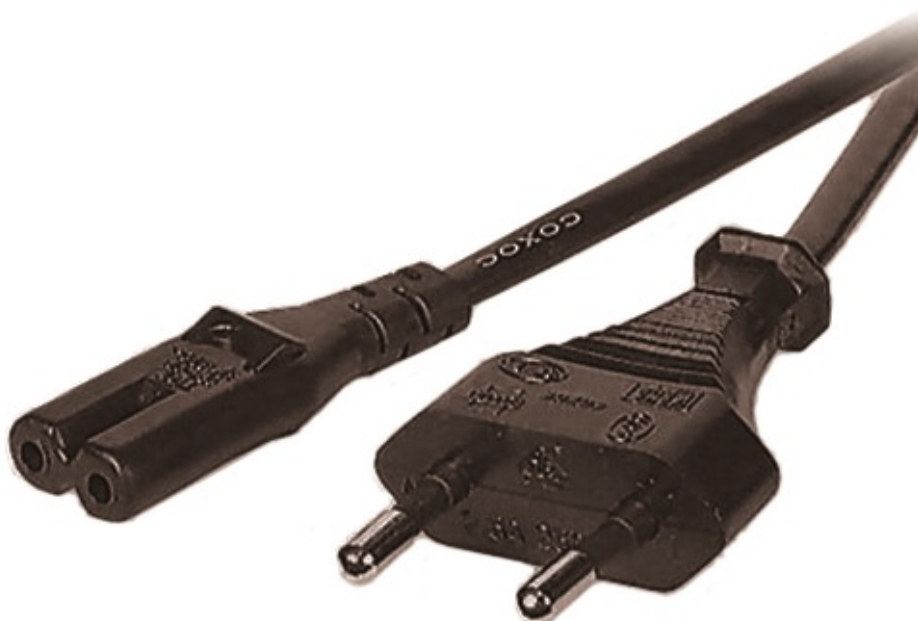

CABLE DE RED BIPOLAR M/C7 H

TECHNICAL PARAMETERS

2.5 A / 250 V VDE tested
Colour black
Suitable for Europe, except of UK, Ireland, Malta,
Cyprus

Connection 1:	EURO plug
Connection 2:	Euro-plug, female
Number of cores:	2
Material outer sheath:	PVC
Temperature resistance:	0 – 70 °C
Nominal voltage:	250 V
Spiralized cable:	False
Protective conductor:	False
Oil resistant (acc. EN 60811-2-1):	False
With cord switch:	False