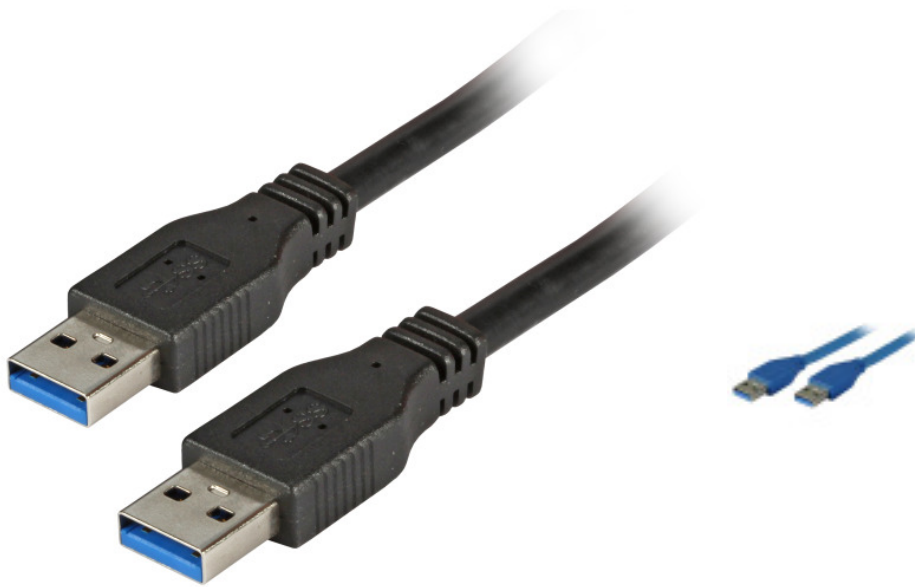

# CABLE USB 3.0 PREMIUM TIPO A M/M

For data transmission rates up to 5 Gbit/s. Wire construction: AWG30 / AWG20. Shielding: Foil + 80% braiding. Plug moulded.

**Type of connector connection 1:** USB-B  
**Number of poles connection 1:** 9  
**Connection type connection 1:** plug  
**Type of connector connection 2:** USB-B  
**Number of poles connection 2:** 9  
**Connection type connection 2:** plug

## TECHNICAL PARAMETERS

Article no.	Title	Colour	Length m
CAB5210AZ.1	USB3.0 Connection Cable A-A, M-M, 1,0m, blue, Premium	blue	1.0
CAB5210AZ.1,8	USB3.0 Connection Cable A-A, M-M, 1,8m, blue, Premium	blue	1.8
CAB5210AZ.3	USB3.0 Connection Cable A-A, M-M, 3,0m, blue, Premium	blue	3.0
CAB5210AZ.5	USB3.0 Connection Cable A-A, M-M, 5,0m, blue, Premium	blue	5.0
CAB5210N.1	USB3.0 Connection Cable A-A, M-M, 1,0m, black, Premium	black	1.0
CAB5210N.1,8	USB3.0 Connection Cable A-A, M-M, 1,8m, black, Premium	black	1.8
CAB5210N.3	USB3.0 Connection Cable A-A, M-M, 3,0m, black, Premium	black	3.0
CAB5210N.5	USB3.0 Connection Cable A-A, M-M, 5,0m, black, Premium	black	5.0