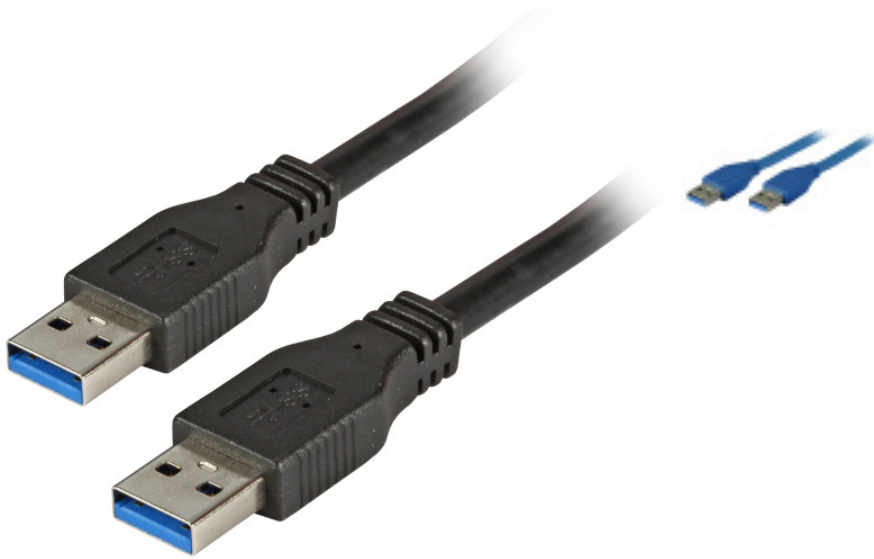

CABLE USB 3.0 PREMIUM TIPO A M/M

For data transmission rates up to 5 Gbit/s. Wire construction: AWG30 / AWG20. Shielding: Foil + 80% braiding. Plug moulded.

Type of connector connection 1: USB-B
Number of poles connection 1: 9
Connection type connection 1: plug
Type of connector connection 2: USB-B
Number of poles connection 2: 9
Connection type connection 2: plug

TECHNICAL PARAMETERS

Article no.	Title	Colour	Length m
K5210BL.1,8	USB3.0 Connection Cable A-A, M-M, 1,8m, blue, Premium	blue	1.8
K5210BL.3	USB3.0 Connection Cable A-A, M-M, 3,0m, blue, Premium	blue	3.0
K5210BL.5	USB3.0 Connection Cable A-A, M-M, 5,0m, blue, Premium	blue	5.0
K5210SW.1	USB3.0 Connection Cable A-A, M-M, 1,0m, black, Premium	black	1.0
K5210SW.1,8	USB3.0 Connection Cable A-A, M-M, 1,8m, black, Premium	black	1.8
K5210SW.3	USB3.0 Connection Cable A-A, M-M, 3,0m, black, Premium	black	3.0
K5210SW.5	USB3.0 Connection Cable A-A, M-M, 5,0m, black, Premium	black	5.0