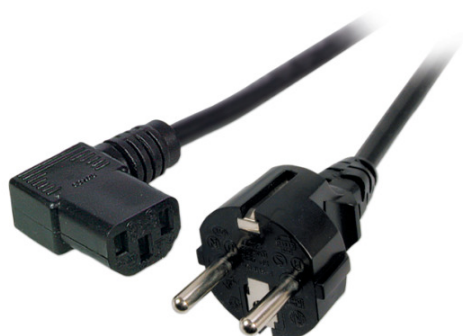

# CABLE USB 2.0 STANDARD TIPO A 90° M/TIPO B M

## Description

10 A / 250 V VDE tested

Colour black

Suitable for Germany, Belgium, France and further (see overview)

### General data

Connection 1	SCHUKO plug, straight
Connection 2	Cold device plug angled, female
Number of cores	3
Spiralized cable	False
Protective conductor	True
With cord switch	False
Colour outer sheath	Black

### Kabelmantel

Material outer sheath	PVC
Temperature resistance	0 - 70 °C