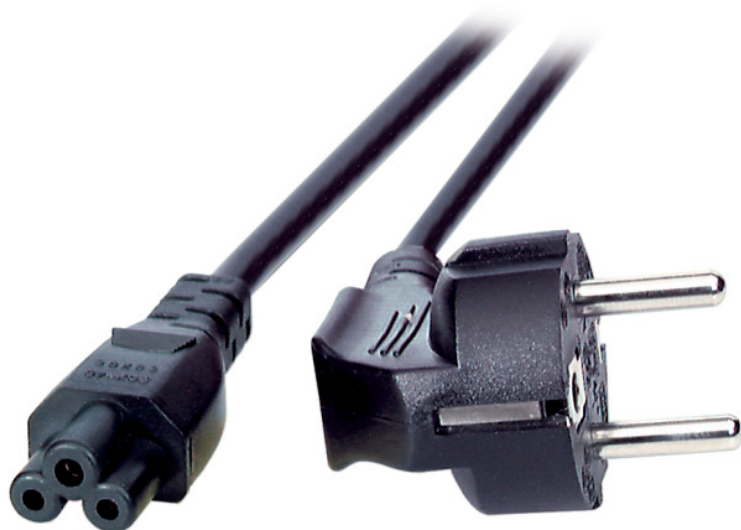

# CABLE DE RED SCHUKO M 90°/C5 H

## TECHNICAL PARAMETERS

2.5 A / 250 V VDE tested  
Colour black  
Suitable for Germany, Belgium, France and further (see overview)

<b>Connection 1:</b>	SCHUKO plug, angled
<b>Connection 2:</b>	Other / IEC C5 ("Mickey Mouse")
<b>Number of cores:</b>	3
<b>Material outer sheath:</b>	PVC
<b>Temperature resistance:</b>	0 - 70 °C
<b>Nominal voltage:</b>	250 V
<b>Spiralized cable:</b>	False
<b>Protective conductor:</b>	True
<b>Oil resistant (acc. EN 60811-2-1):</b>	False
<b>With cord switch:</b>	False