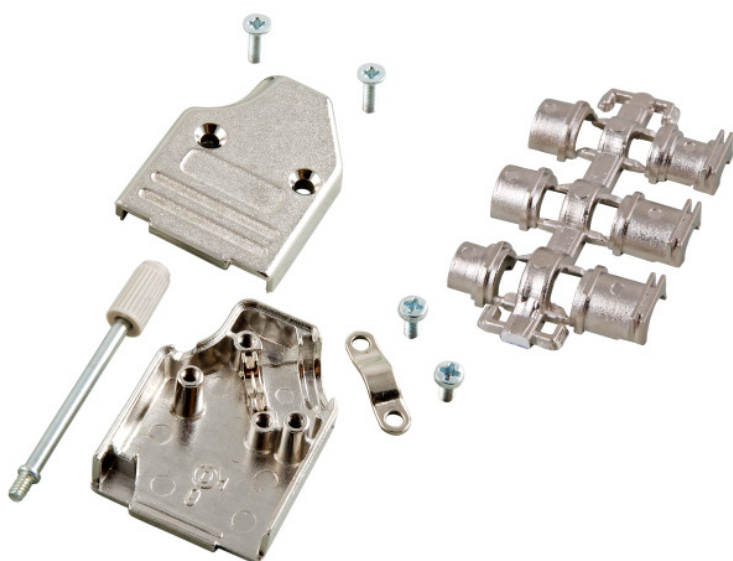

CARCASA SUB D 15 METÁLICA 35° TORNILLO LARGO

TECHNICAL PARAMETERS

- Full metal housing, 35° cable outlet
- Thumb screws UNC 4-40
- For cable diameter up to 13.0 mm
- Attenuation: > 40 dB between 30 MHz and 1 GHz
- Incl. HF shielded boots for cable diameters 4 - 6 mm, 6 - 8 mm, 8 - 10 mm

Material: zinc die-cast
Two piece: True
Separable: True
Locking mechanism: screw

Article no.	Title	Type	Suitable for number of poles	Colour
CS9MTL35	Full Metal Cover 35°, E-MHDM35 09-K	E-MHDM35 09-K	9	silver
CS15MTL35	Full Metal Cover 35°, E-MHDM35 15-K	E-MHDM35 15-K	15	silver
CS25MTL35	Full Metal Cover 35°, E-MHDM35 25-K	E-MHDM35 25-K	25	silver
CS37MTL35	Full Metal Cover 35°, E-MHDM35 37-K	E-MHDM35 37-K	37	silver