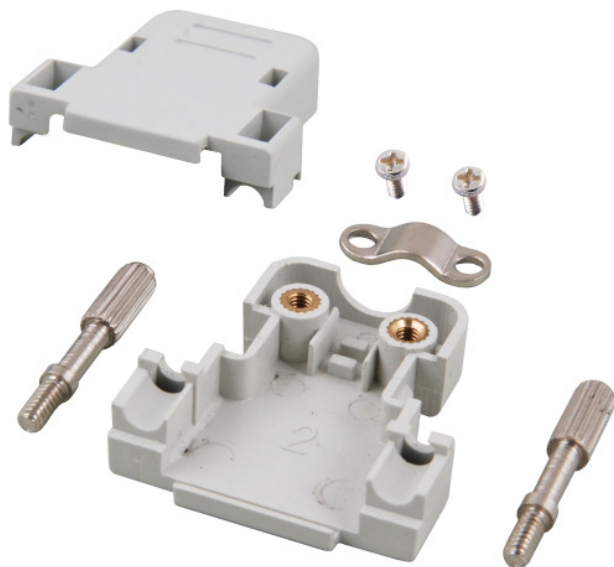

CARCASA SUB D 15 E-DH PLÁSTICO GRIS TORNILLO CORTO

TECHNICAL PARAMETERS

- Plastic housing, incl. thumb screws
- With snap fastener

Material: plastic
Two piece: True
Separable: True
Locking mechanism: screw

Article no.	Title	Type	Suitable for number of poles	max. Cable diameter mm	Colour
CS9TCG	E-DH09 Cover grey	E-DH 09	9	6	grey
CS15TCG	E-DH15 Cover grey	E-DH 15	15	8	grey

Ideal Technology has a policy of continuous improvement. Specifications are subject to change without notice.