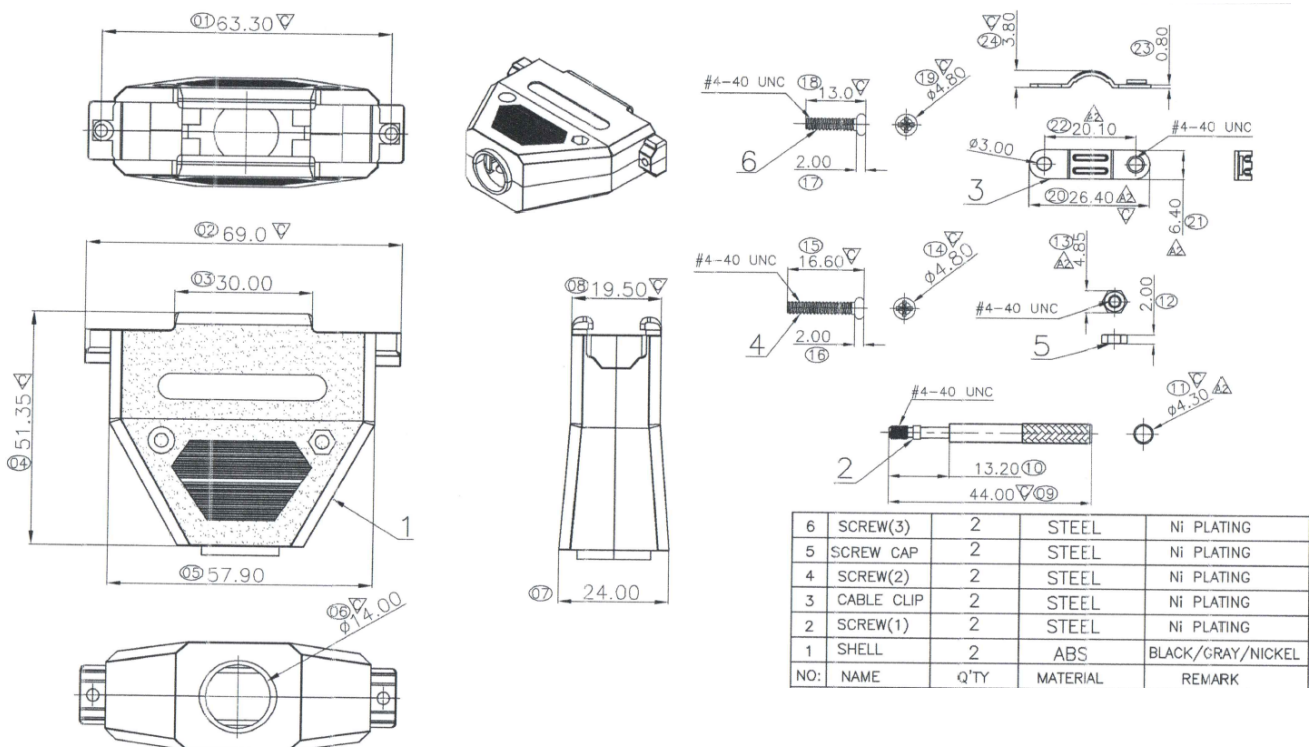

# D-Sub Plastic Cover

## SPECIFICATION:

Poles	37
Shielding	Unshielded
Cable $\phi$ max.	14 mm
Housing Material	ABS
Housing size	37 (DC-37)
Colour	Black
Cable $\phi$	14 mm

Art. Nr.  
CS37TL

For more information and technical drawings, please contact us at [info@sunpored.es](mailto:info@sunpored.es)

### NOTES:

- 1.ALL DIMENSION MARKED  $\nabla$  MUST BE CONTROLLED BY QIP.
- 2.ALL DIMENSION MARKED  $\otimes$  SHOULD BE MEASURED BY FAI.

Ideal Technology has a policy of continuous improvement. Specifications are subject to change without notice.