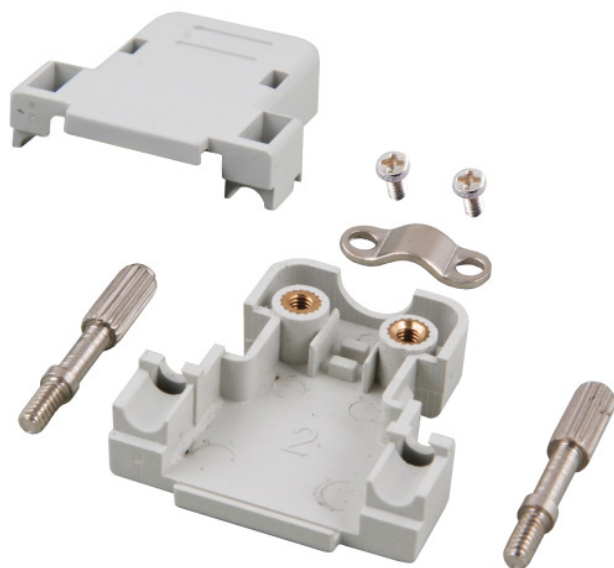

# CARCASA SUB D 37 METÁLICA 35° TORNILLO LARGO

## TECHNICAL PARAMETERS

- Plastic housing, incl. thumb screws
- With snap fastener

**Material:** plastic  
**Two piece:** True  
**Separable:** True  
**Locking mechanism:** screw

Article no.	Title	Type	Suitable for number of poles	max. Cable diameter mm	Colour
CS9TCG	E-DH09 Cover grey	E-DH 09	9	6	grey
CS15TCG	E-DH15 Cover grey	E-DH 15	15	8	grey