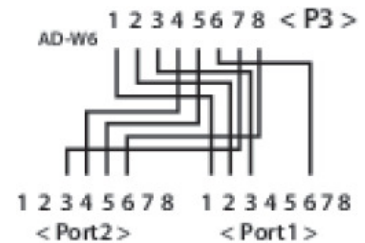

# DOBLADOR DE PUNTO UTP CAT. 5E V/D 1M/2H ECOLAN

## Description

RJ45 plug to 2 x RJ45 jack  
15 cm cable  
Serves as port doubler for the structured cabling

## Available variants

Article no.	Title	Connection	Output 1	Output 2	Category
K5123.015	Doblador de punto UTP Cat. 5e V/D 1M/2H Ecolan	RJ45 8(8)	10/100 BT	10/100 BT	5E