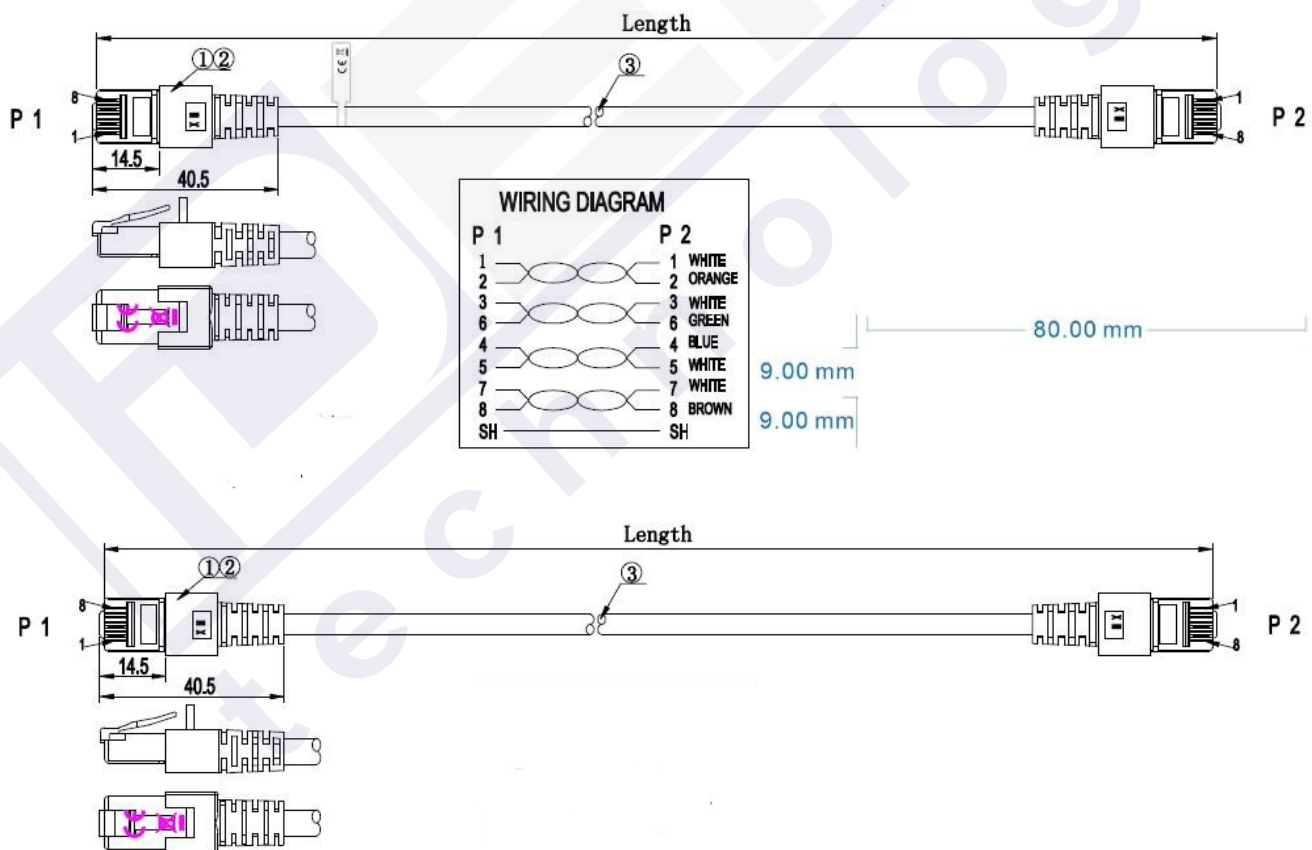

Length imprint on the boot

Allgemeine Daten

Suitable for degree of protection (IP)	IP20
Cable type	S/FTP
Pin assignment	1:1
Locking lever	True
Fire retardant version	True
Model	Shielded
Material outer sheath	LSZH
Contacts	Gold plated
Allocation	acc. TIA/EIA 568B
Connector type	RJ45 Standard
Area of Application	Industrial Ethernet
Length imprint	True
Colour anti-kink sleeve	red
Colour outer sheath	red
Anti-kink sleeve	plugged in
Current Rating	max. 1 A
Halogen free	True
Category	6

Kabelaufbau

Type of connector connection 2	RJ45 8(8)
AWG-size	27/7
Type of connector connection 1	RJ45 8(8)
Conductor Material	Copper
Cable construction	4x2

Kabelmantel

Low smoke	True
Oil resistant (according to EN 60811-404)	False
Flame retardant	acc. IEC60332-1
Outer diameter of the cable	6.2 mm
Printing	Cat.6 S/FTP 4x2xAWG27/7 PIMF ISO/IEC 11801 & EN50173-1 TIA/EIA 568B.2-1 Halogen Free ***Gigabit***
Silicone-free	True
Halogen-free	True

Übertragungstechnische Eigenschaften

Bandwidth	250MHz
-----------	--------

Normen, Zulassungen, Zertifizierungen

Oil resistant (acc. EN 60811-2-1)	False
Connector	IEC 60603-7-5

Ideal Technology has a policy of continuous improvement. Specifications are subject to change without notice.

0,15m / 0,25m

Ideal Technology has a policy of continuous improvement. Specifications are subject to change without notice.