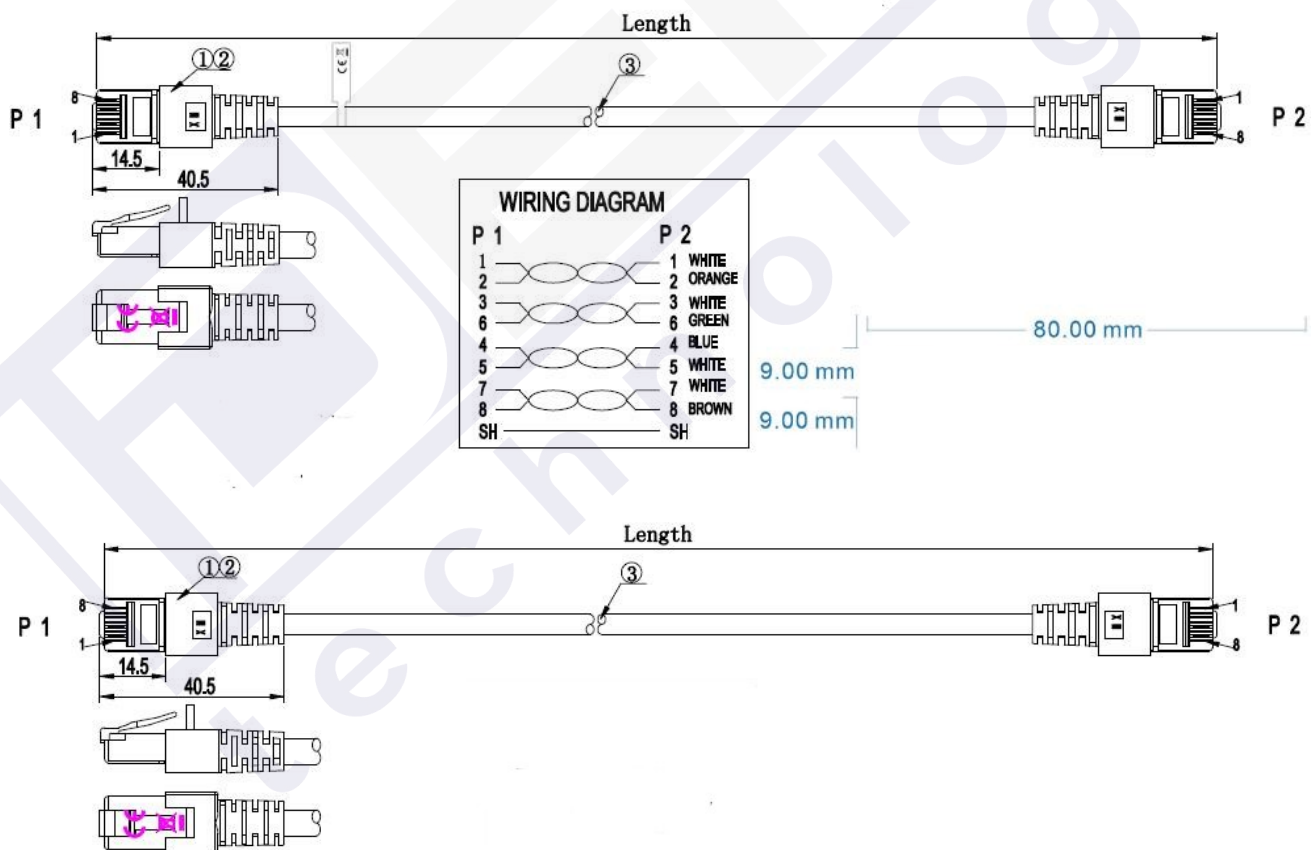

Available variants

ArtNr.	Bezeichnung	Length	Längentoleranz
K5514.0,15	RJ45 Patch cable S/FTP, Cat.6, LSZH, 0.15m, green	0.15 m	±5 %
K5514.0,25	RJ45 Patch cable S/FTP, Cat.6, LSZH, 0.25m, green	0.25 m	±5 %
K5514.0,5	RJ45 Patch cable S/FTP, Cat.6, LSZH, 0.5m, green	0.5 m	±5 %
K5514.1	RJ45 Patch cable S/FTP, Cat.6, LSZH, 1m, green	1.0 m	±5 %
K5514.1,5	RJ45 Patch cable S/FTP, Cat.6, LSZH, 1.5m, green	1.5 m	±5 %
K5514.2	RJ45 Patch cable S/FTP, Cat.6, LSZH, 2m, green	2.0 m	±5 %
K5514.3	RJ45 Patch cable S/FTP, Cat.6, LSZH, 3m, green	3.0 m	±5 %
K5514.5	RJ45 Patch cable S/FTP, Cat.6, LSZH, 5m, green	5.0 m	±5 %
K5514.7,5	RJ45 Patch cable S/FTP, Cat.6, LSZH, 7.5m, green	7.5 m	±5 %
K5514.10	RJ45 Patch cable S/FTP, Cat.6, LSZH, 10m, green	10.0 m	±5 %
K5514.15	RJ45 Patch cable S/FTP, Cat.6, LSZH, 15m, green	15.0 m	±5 %
K5514.20	RJ45 Patch cable S/FTP, Cat.6, LSZH, 20m, green	20.0 m	±5 %
K5514.25	RJ45 Patch cable S/FTP, Cat.6, LSZH, 25m, green	25.0 m	±5 %
K5514.30	RJ45 Patch cable S/FTP, Cat.6, LSZH, 30m, green	30.0 m	±5 %
K5514.40	RJ45 Patch cable S/FTP, Cat.6, LSZH, 40m, green	40.0 m	±5 %
K5514.50	RJ45 Patch cable S/FTP, Cat.6, LSZH, 50m, green	50.0 m	±5 %

0,15m / 0,25m

Ideal Technology has a policy of continuous improvement. Specifications are subject to change without notice.