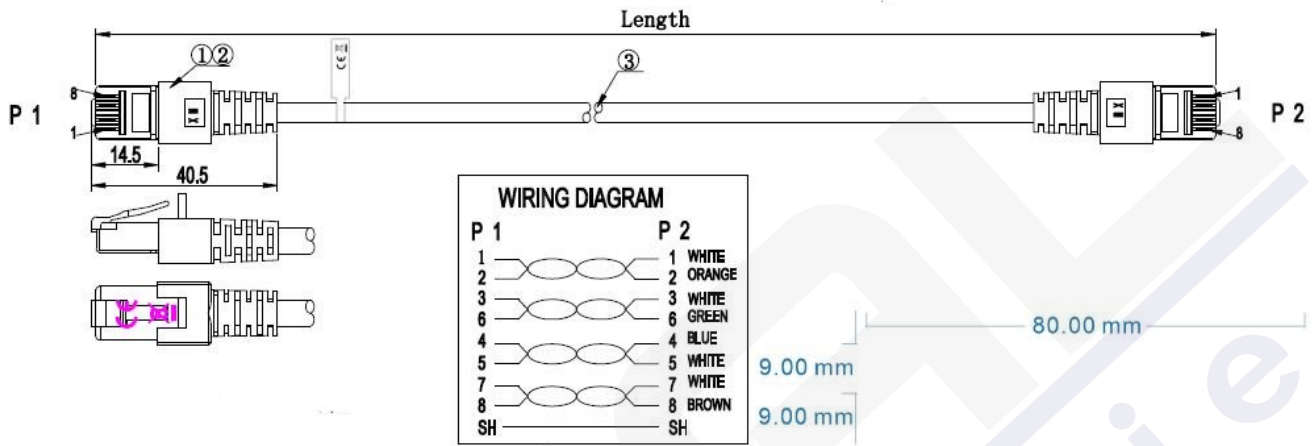

Length imprint on the boot

Allgemeine Daten

Colour outer sheath	black
Suitable for degree of protection (IP)	IP20
Cable type	S/FTP
Pin assignment	1:1
Locking lever	True
Fire retardant version	True
Model	Shielded

Übertragungstechnische Eigenschaften

Bandwidth	250MHz
-----------	--------

Normen, Zulassungen, Zertifizierungen

Oil resistant (acc. EN 60811-2-1)	False
Connector	IEC 60603-7-5

Available variants

ArtNr.	Bezeichnung	Length	Längentoleranz
K5515.0,15	RJ45 Patch cable S/FTP, Cat.6, LSZH, 0.15m, black	0.15 m	±5 %
K5515.0,25	RJ45 Patch cable S/FTP, Cat.6, LSZH, 0.25m, black	0.25 m	±5 %
K5515.0,5	RJ45 Patch cable S/FTP, Cat.6, LSZH, 0.5m, black	0.5 m	±5 %
K5515.1	RJ45 Patch cable S/FTP, Cat.6, LSZH, 1m, black	1.0 m	±5 %
K5515.1,5	RJ45 Patch cable S/FTP, Cat.6, LSZH, 1.5m, black	1.5 m	±5 %
K5515.2	RJ45 Patch cable S/FTP, Cat.6, LSZH, 2m, black	2.0 m	±5 %
K5515.3	RJ45 Patch cable S/FTP, Cat.6, LSZH, 3m, black	3.0 m	±5 %
K5515.5	RJ45 Patch cable S/FTP, Cat.6, LSZH, 5m, black	5.0 m	±5 %
K5515.7,5	RJ45 Patch cable S/FTP, Cat.6, LSZH, 7.5m, black	7.5 m	±5 %
K5515.10	RJ45 Patch cable S/FTP, Cat.6, LSZH, 10m, black	10.0 m	±5 %
K5515.15	RJ45 Patch cable S/FTP, Cat.6, LSZH, 15m, black	15.0 m	±5 %
K5515.20	RJ45 Patch cable S/FTP, Cat.6, LSZH, 20m, black	20.0 m	±5 %
K5515.25	RJ45 Patch cable S/FTP, Cat.6, LSZH, 25m, black	25.0 m	±5 %
K5515.30	RJ45 Patch cable S/FTP, Cat.6, LSZH, 30m, black	30.0 m	±5 %
K5515.40	RJ45 Patch cable S/FTP, Cat.6, LSZH, 40m, black	40.0 m	±5 %
K5515.50	RJ45 Patch cable S/FTP, Cat.6, LSZH, 50m, black	50.0 m	±5 %

Ideal Technology has a policy of continuous improvement. Specifications are subject to change without notice.

Latiguillo Cat. 6 SFTP LSZH negro

Drawings

0,15m / 0,25m

Ideal Technology has a policy of continuous improvement. Specifications are subject to change without notice.