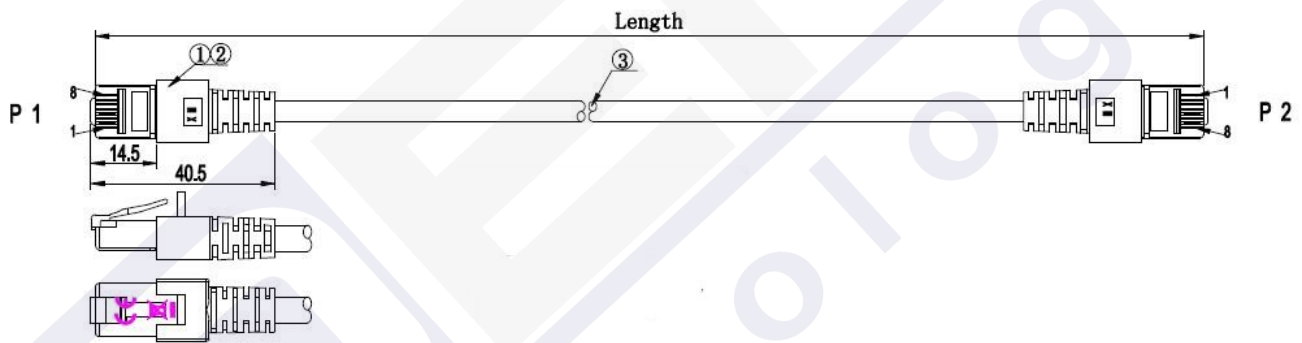

Length imprint on the boot

Allgemeine Daten

Colour outer sheath	black
Suitable for degree of protection (IP)	IP20
Cable type	S/FTP
Pin assignment	1:1
Locking lever	True
Fire retardant version	True
Model	Shielded

Übertragungstechnische Eigenschaften

Bandwidth	250MHz
-----------	--------

Normen, Zulassungen, Zertifizierungen

Oil resistant (acc. EN 60811-2-1)	False
Connector	IEC 60603-7-5

Available variants

ArtNr.	Bezeichnung	Length	Längentoleranz
K5515.0,15	RJ45 Patch cable S/FTP, Cat.6, LSZH, 0.15m, black	0.15 m	±5 %
K5515.0,25	RJ45 Patch cable S/FTP, Cat.6, LSZH, 0.25m, black	0.25 m	±5 %
K5515.0,5	RJ45 Patch cable S/FTP, Cat.6, LSZH, 0.5m, black	0.5 m	±5 %
K5515.1	RJ45 Patch cable S/FTP, Cat.6, LSZH, 1m, black	1.0 m	±5 %
K5515.1,5	RJ45 Patch cable S/FTP, Cat.6, LSZH, 1.5m, black	1.5 m	±5 %
K5515.2	RJ45 Patch cable S/FTP, Cat.6, LSZH, 2m, black	2.0 m	±5 %
K5515.3	RJ45 Patch cable S/FTP, Cat.6, LSZH, 3m, black	3.0 m	±5 %
K5515.5	RJ45 Patch cable S/FTP, Cat.6, LSZH, 5m, black	5.0 m	±5 %
K5515.7,5	RJ45 Patch cable S/FTP, Cat.6, LSZH, 7.5m, black	7.5 m	±5 %
K5515.10	RJ45 Patch cable S/FTP, Cat.6, LSZH, 10m, black	10.0 m	±5 %
K5515.15	RJ45 Patch cable S/FTP, Cat.6, LSZH, 15m, black	15.0 m	±5 %
K5515.20	RJ45 Patch cable S/FTP, Cat.6, LSZH, 20m, black	20.0 m	±5 %
K5515.25	RJ45 Patch cable S/FTP, Cat.6, LSZH, 25m, black	25.0 m	±5 %
K5515.30	RJ45 Patch cable S/FTP, Cat.6, LSZH, 30m, black	30.0 m	±5 %
K5515.40	RJ45 Patch cable S/FTP, Cat.6, LSZH, 40m, black	40.0 m	±5 %
K5515.50	RJ45 Patch cable S/FTP, Cat.6, LSZH, 50m, black	50.0 m	±5 %

Ideal Technology has a policy of continuous improvement. Specifications are subject to change without notice.

Latiguillo Cat. 6 SFTP LSZH negro

Drawings

0,15m / 0,25m

Ideal Technology has a policy of continuous improvement. Specifications are subject to change without notice.