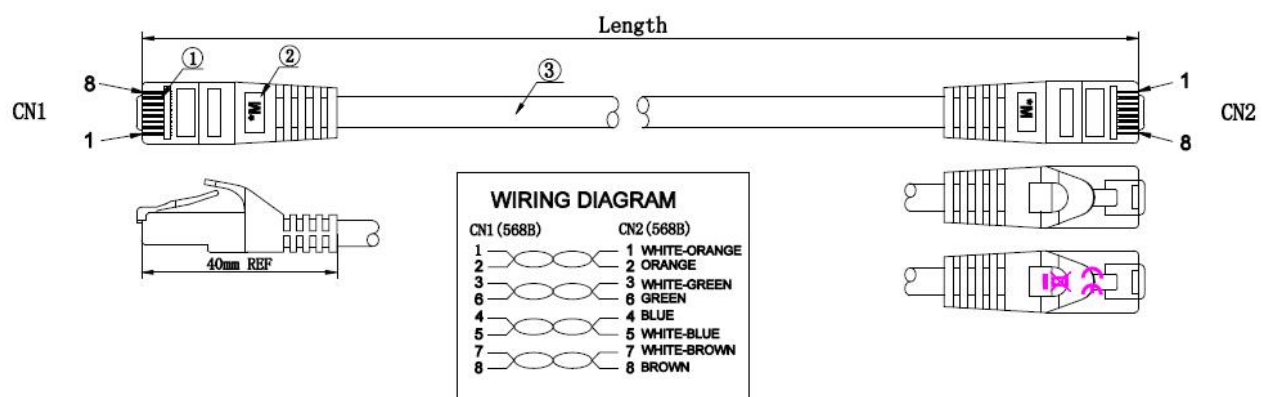

Ideal Technology has a policy of continuous improvement. Specifications are subject to change without notice.

Latiguillo Cat. 5 UTP LSZH

Electrical characteristics

Impedance	100 ±15 Ω
-----------	-----------

Transmission characteristics

Bandwidth	100MHz
Transmission	2.5Gbit

Standards, approvals, certifications

Cabling Standard	ISO/IEC 11801;EN50173
Connector	IEC 60603-7-2

Available variants

Article no.	Title	Length	Length tolerance
K8110WS.0,5	Latiguillo Cat. 5 UTP LSZH 0.5m. blanco	0.5 m	±5 %
K8110WS.1,5	Latiguillo Cat. 5 UTP LSZH 1.5m. blanco	1.5 m	±5 %
K8110WS.1	Latiguillo Cat. 5 UTP LSZH 1m. blanco	1.0 m	±5 %
K8110WS.2	Latiguillo Cat. 5 UTP LSZH 2m. blanco	2.0 m	±5 %
K8110WS.3	Latiguillo Cat. 5 UTP LSZH 3m. blanco	3.0 m	±5 %
K8110WS.5	Latiguillo Cat. 5 UTP LSZH 5m. blanco	5.0 m	±5 %
K8110WS.7,5	Latiguillo Cat. 5 UTP LSZH 7.5m. blanco	7.5 m	±5 %
K8110WS.10	Latiguillo Cat. 5 UTP LSZH 10m. blanco	10.0 m	±5 %
K8110WS.15	Latiguillo Cat. 5 UTP LSZH 15m. blanco	15.0 m	±5 %
K8110WS.20	Latiguillo Cat. 5 UTP LSZH 20m. blanco	20.0 m	±5 %
K8110WS.25	Latiguillo Cat. 5 UTP LSZH 25m. blanco	25.0 m	±5 %
K8110WS.30	Latiguillo Cat. 5 UTP LSZH 30m. blanco	30.0 m	±5 %
K8110WS.4	Latiguillo Cat. 5 UTP LSZH 4m. blanco	4.0 m	±5 %
K8110WS.50	Latiguillo Cat. 5 UTP LSZH 50m. blanco	50.0 m	±5 %