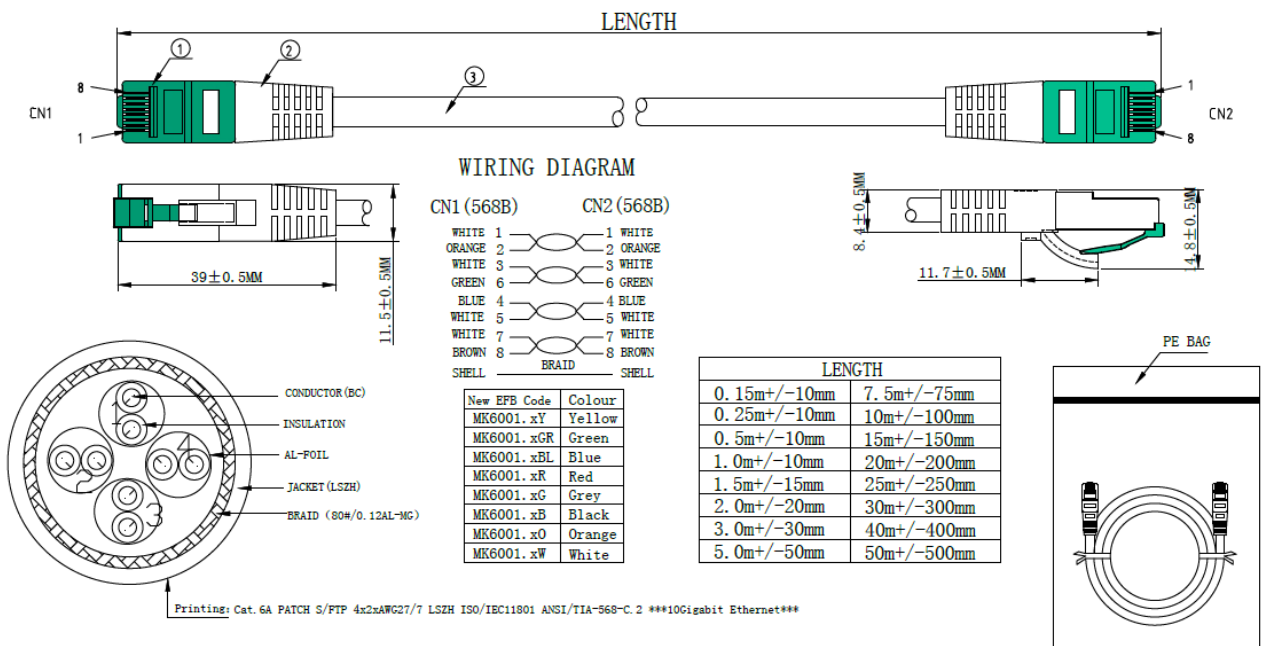

Available variants

Article no.	Title	Length	Length tolerance
MK6001.0,15GE	Latiguillo SFTP Cat. 6A LSZH 0,15m amarillo	0.15 m	±5 %
MK6001.0,25GE	Latiguillo SFTP Cat. 6A LSZH 0,25m amarillo	0.25 m	±5 %
MK6001.0,5GE	Latiguillo SFTP Cat. 6A LSZH 0,5m amarillo	0.5 m	±5 %
MK6001.1GE	Latiguillo SFTP Cat. 6A LSZH 1m amarillo	1.0 m	±5 %
MK6001.1,5GE	Latiguillo SFTP Cat. 6A LSZH 1,5m amarillo	1.5 m	±5 %
MK6001.2GE	Latiguillo SFTP Cat. 6A LSZH 2m amarillo	2.0 m	±5 %
MK6001.3GE	Latiguillo SFTP Cat. 6A LSZH 3m amarillo	3.0 m	±5 %
MK6001.5GE	Latiguillo SFTP Cat. 6A LSZH 5m amarillo	5.0 m	±5 %
MK6001.7,5GE	Latiguillo SFTP Cat. 6A LSZH 7,5m amarillo	7.5 m	±5 %
MK6001.10GE	Latiguillo SFTP Cat. 6A LSZH 10m amarillo	10.0 m	±5 %
MK6001.15GE	Latiguillo SFTP Cat. 6A LSZH 15m amarillo	15.0 m	±5 %
MK6001.20GE	Latiguillo SFTP Cat. 6A LSZH 20m amarillo	20.0 m	±5 %
MK6001.25GE	Latiguillo SFTP Cat. 6A LSZH 25m amarillo	25.0 m	±5 %
MK6001.30GE	Latiguillo SFTP Cat. 6A LSZH 30m amarillo	30.0 m	±5 %
MK6001.40GE	Latiguillo SFTP Cat. 6A LSZH 40m amarillo	40.0 m	±5 %
MK6001.50GE	Latiguillo SFTP Cat. 6A LSZH 50m amarillo	50.0 m	±5 %

similar product

MK6001.1G	Latiguillo SFTP Cat. 6A LSZH 1m gris
MK6001.1O	Latiguillo SFTP Cat. 6A LSZH 1m naranja
MK6001.1GN	Latiguillo SFTP Cat. 6A LSZH 1m verde
MK6001.1W	Latiguillo SFTP Cat. 6A LSZH 1m blanco
MK6001.1BL	Latiguillo SFTP Cat. 6A LSZH 1m azul
MK6001.1GE	Latiguillo SFTP Cat. 6A LSZH 1m amarillo
MK6001.1B	Latiguillo SFTP Cat. 6A LSZH 1m negro

Ideal Technology has a policy of continuous improvement. Specifications are subject to change without notice.