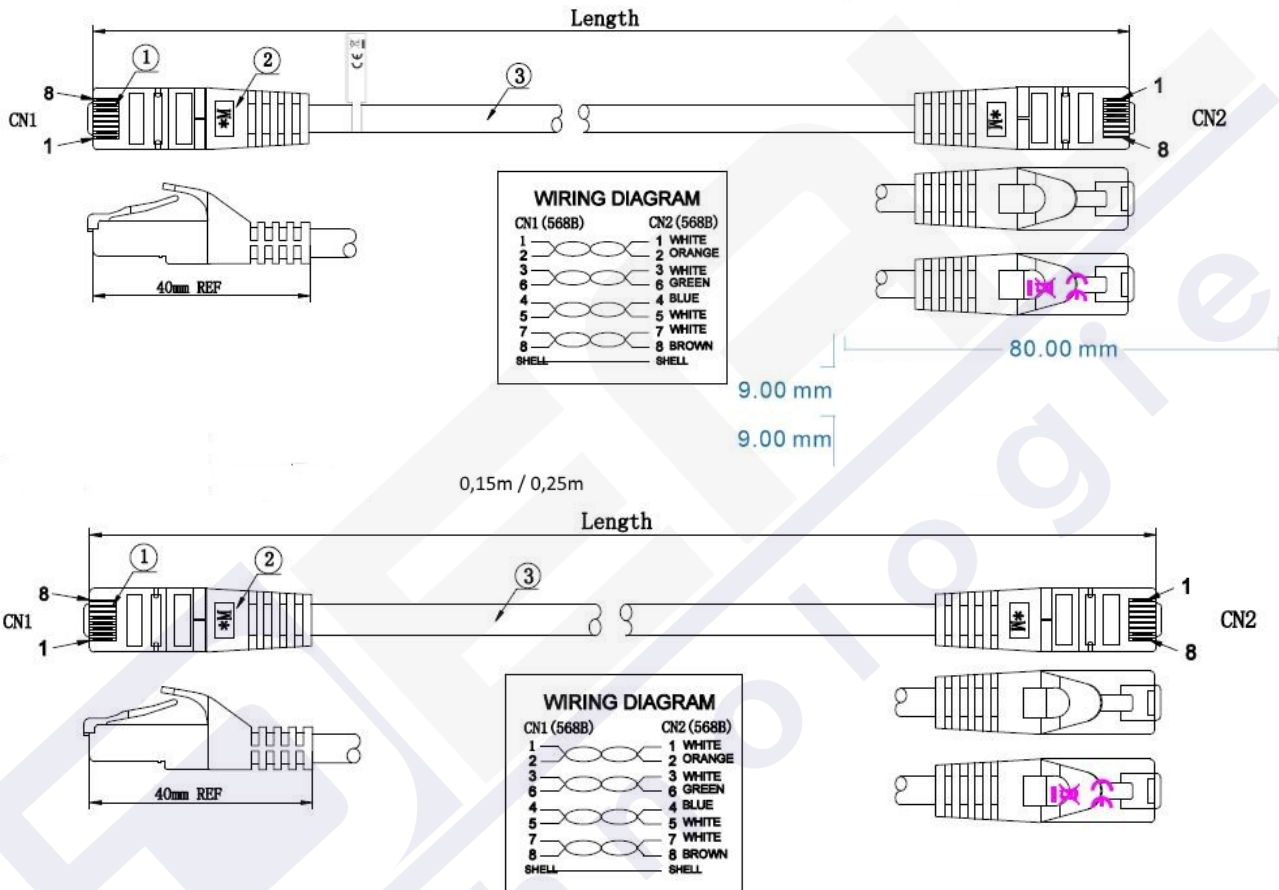

Latiguillo Cat.6A S/FTP con cable Cat.7 LSZH naranja

Drawings

Ideal Technology has a policy of continuous improvement. Specifications are subject to change without notice.