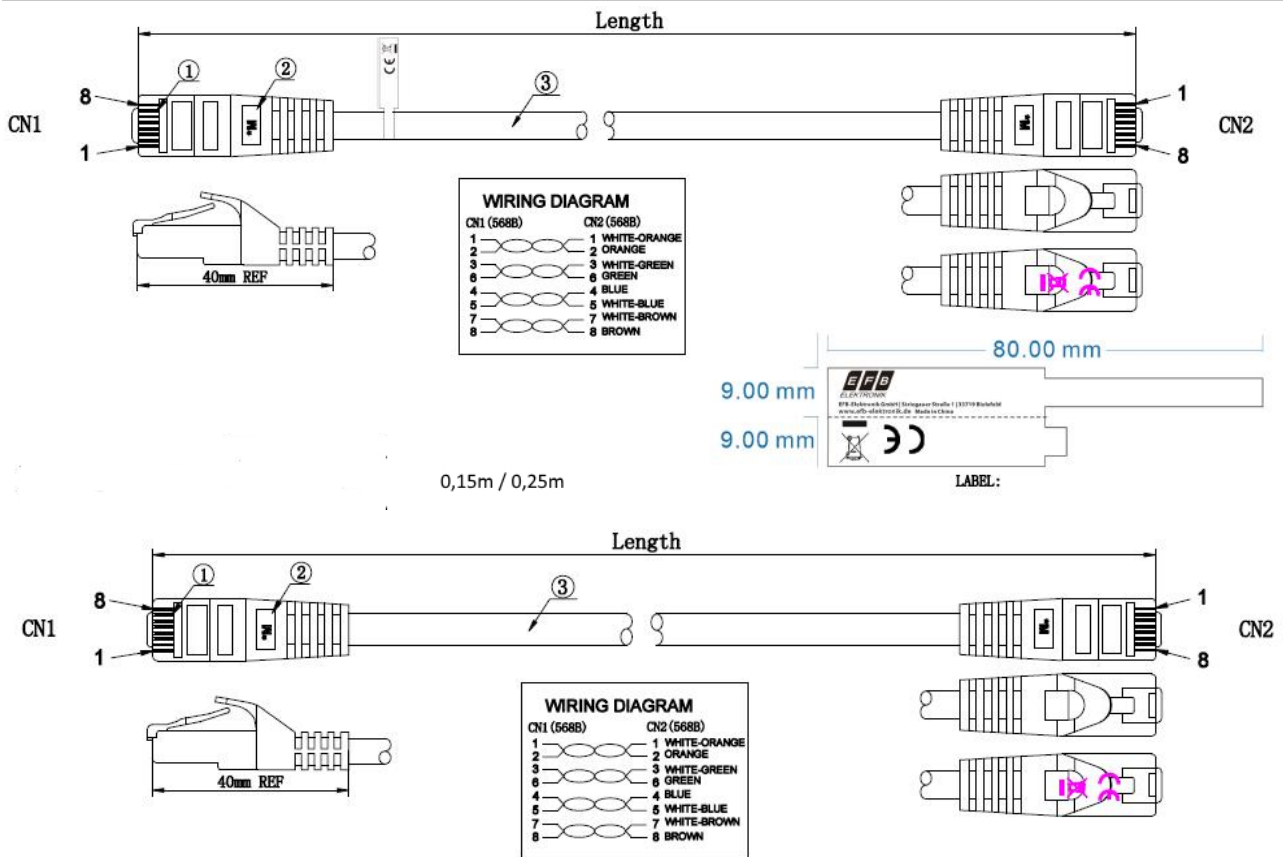

Cable construction

AWG-size	24/7
Conductor Material	CCA

Cable sheath

Silicone-free	yes
Jacket material	LSZH
Colour outer sheath	white
Printing	Cat.6 U/UTP AWG24/7 stranded x 4pairs LSZH cable
Outer diameter of the cable	5.9 mm
Flame-retardant	yes
Halogen-free	yes
Low smoke	yes

Transmission characteristics

Bandwidth	250MHz
Transmission	5Gbit

Standards, approvals, certifications

Connector	IEC 60603-7-4
-----------	---------------

Available variants

Article no.	Title	Length	Length tolerance
K8104WS.0,25	Latiguillo Cat. 6 UTP LSZH 0,25m. blanco	0.25 m	±5 %
K8104WS.0,5	Latiguillo Cat. 6 UTP LSZH 0,5m. blanco	0.5 m	±5 %
K8104WS.1	Latiguillo Cat. 6 UTP LSZH 1m. blanco	1.0 m	±5 %
K8104WS.1,5	Latiguillo Cat. 6 UTP LSZH 1,5m. blanco	1.5 m	±5 %
K8104WS.2	Latiguillo Cat. 6 UTP LSZH 2m. blanco	2.0 m	±5 %
K8104WS.3	Latiguillo Cat. 6 UTP LSZH 3m. blanco	3.0 m	±5 %
K8104WS.4	Latiguillo Cat. 6 UTP LSZH 04m. blanco	4.0 m	±5 %
K8104WS.5	Latiguillo Cat. 6 UTP LSZH 5m. blanco	5.0 m	±5 %
K8104WS.7,5	Latiguillo Cat. 6 UTP LSZH 7,5m. blanco	7.5 m	±5 %
K8104WS.10	Latiguillo Cat. 6 UTP LSZH 10m. blanco	10.0 m	±5 %
K8104WS.15	Latiguillo Cat. 6 UTP LSZH 15m. blanco	15.0 m	±5 %
K8104WS.20	Latiguillo Cat. 6 UTP LSZH 20m. blanco	20.0 m	±5 %
K8104WS.25	Latiguillo Cat. 6 UTP LSZH 25m. blanco	25.0 m	±5 %
K8104WS.30	Latiguillo Cat. 6 UTP LSZH 30m. blanco	30.0 m	±5 %
K8104WS.50	Latiguillo Cat. 6 UTP LSZH 50m. blanco	50.0 m	±5 %

Ideal Technology has a policy of continuous improvement. Specifications are subject to change without notice.

Technical drawings

similar product

K8104SW.1	Latiguillo Cat. 6 UTP LSZH 1m. negro
K8104RT.1	Latiguillo Cat. 6 UTP LSZH 1m. rojo
K8104GR.1	Latiguillo Cat. 6 UTP LSZH 1m. gris
K8104GN.1	Latiguillo Cat. 6 UTP LSZH 1m. verde
K8104GE.1	Latiguillo Cat. 6 UTP LSZH 1m. amarillo
K8104BL.1	Latiguillo Cat. 6 UTP LSZH 1m. azul