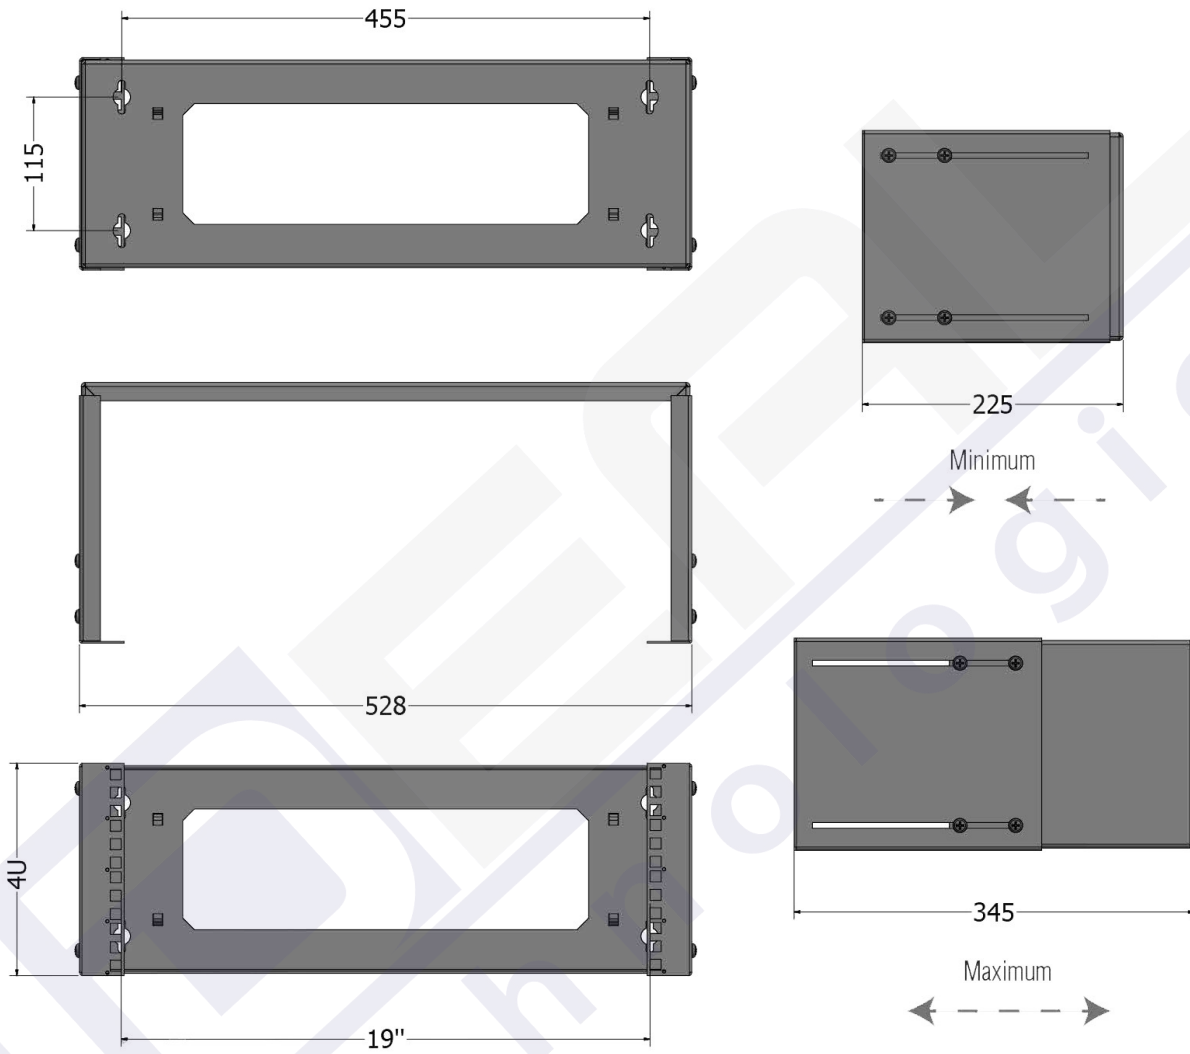

Rack Mural Abierto 19" 6U

Profundidad Ajustable

RAL.9005

Ideal Technology has a policy of continuous improvement. Specifications are subject to change without notice.