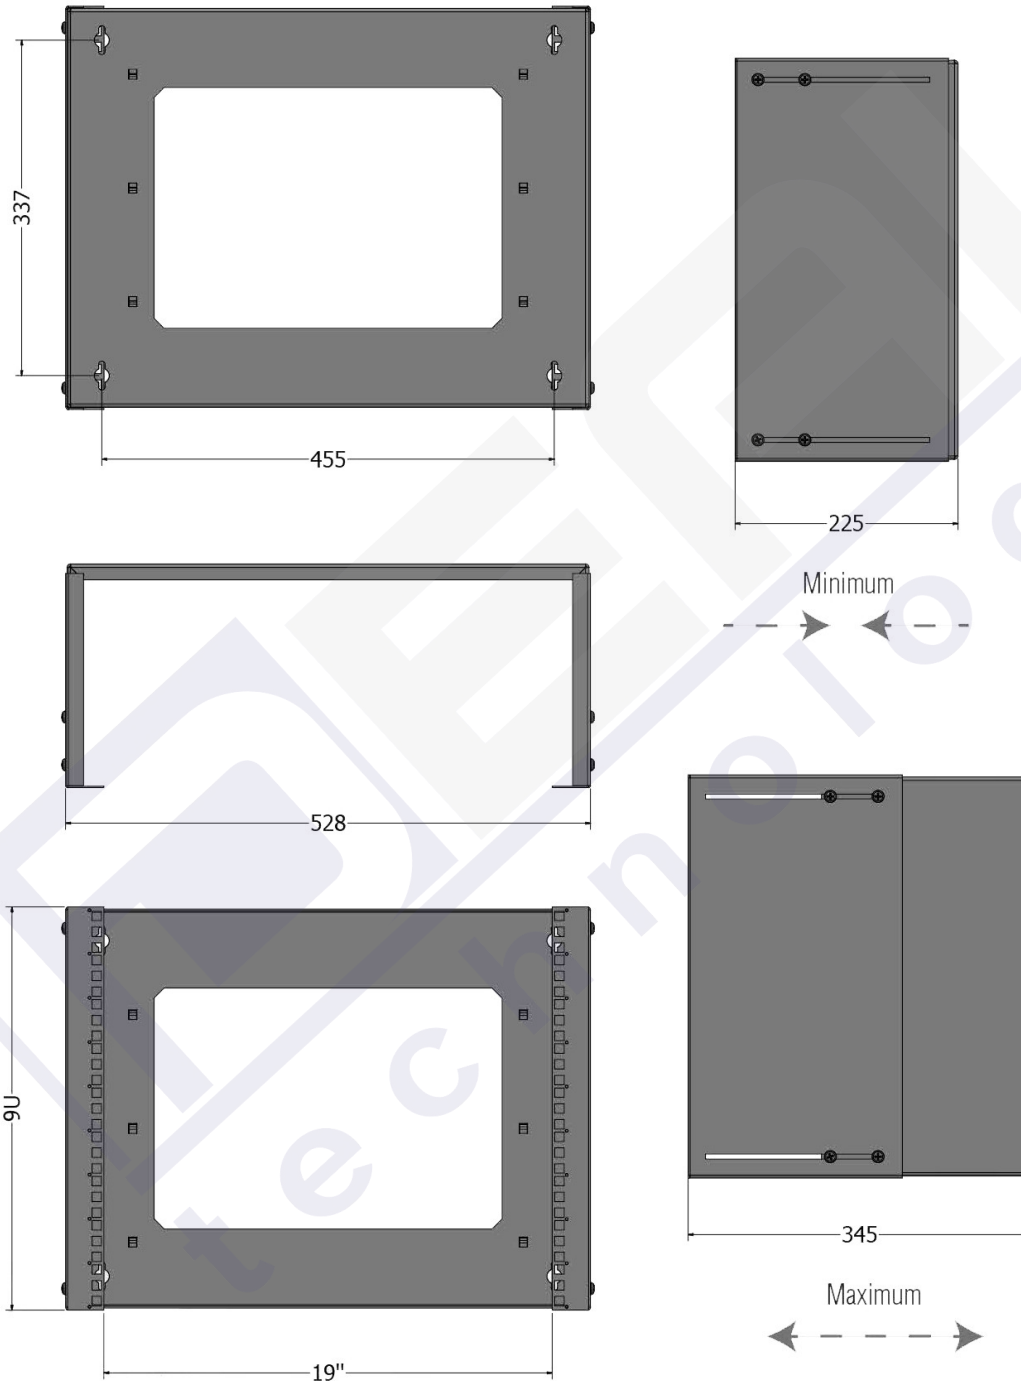

Rack Mural Abierto 19" 6U

Profundidad Ajustable

RAL.9005

Ideal Technology has a policy of continuous improvement. Specifications are subject to change without notice.