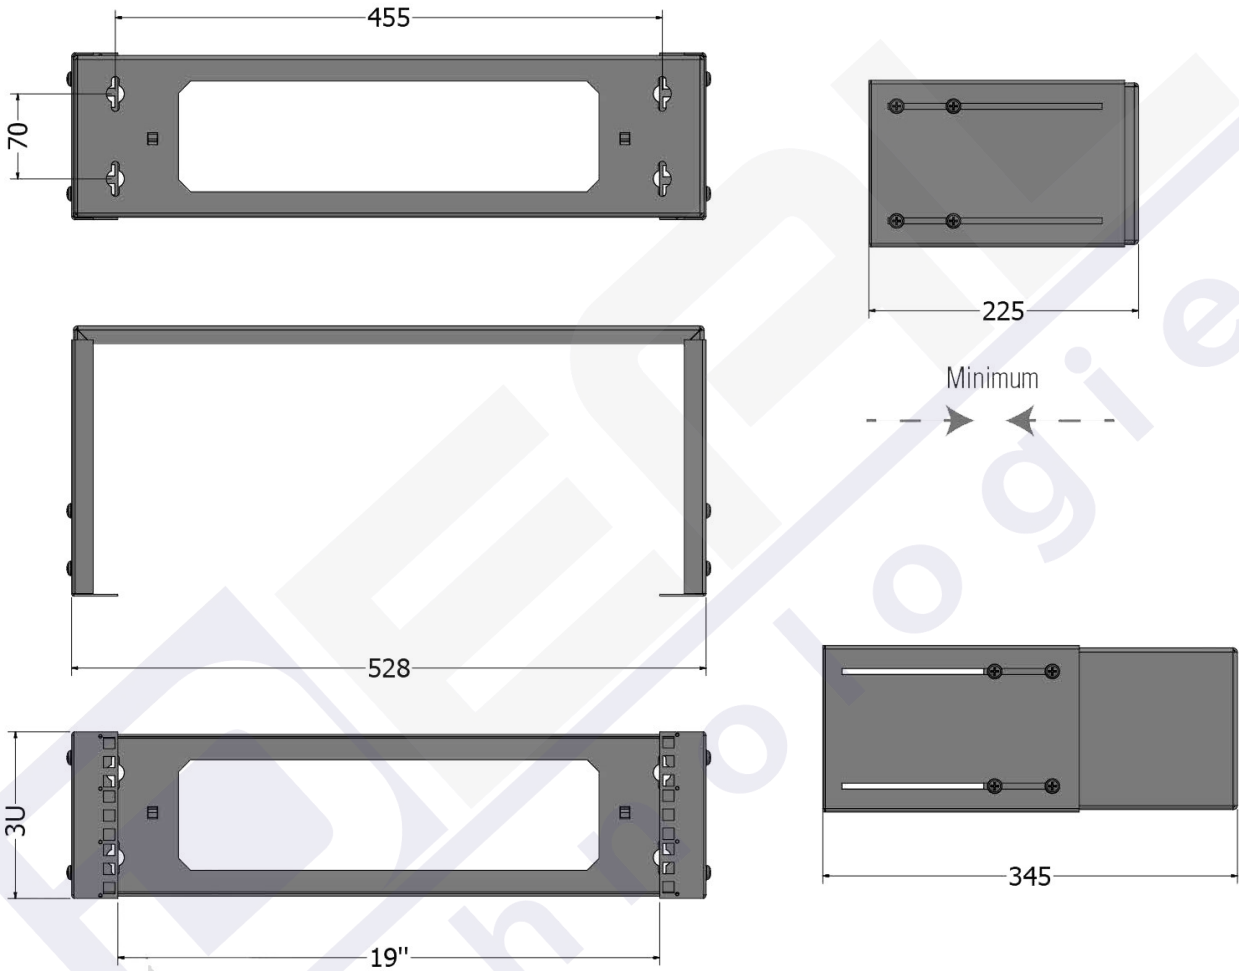

Rack Mural Abierto 19" 6U

Profundidad Ajustable

RAL.9005

Ideal Technology has a policy of continuous improvement. Specifications are subject to change without notice.