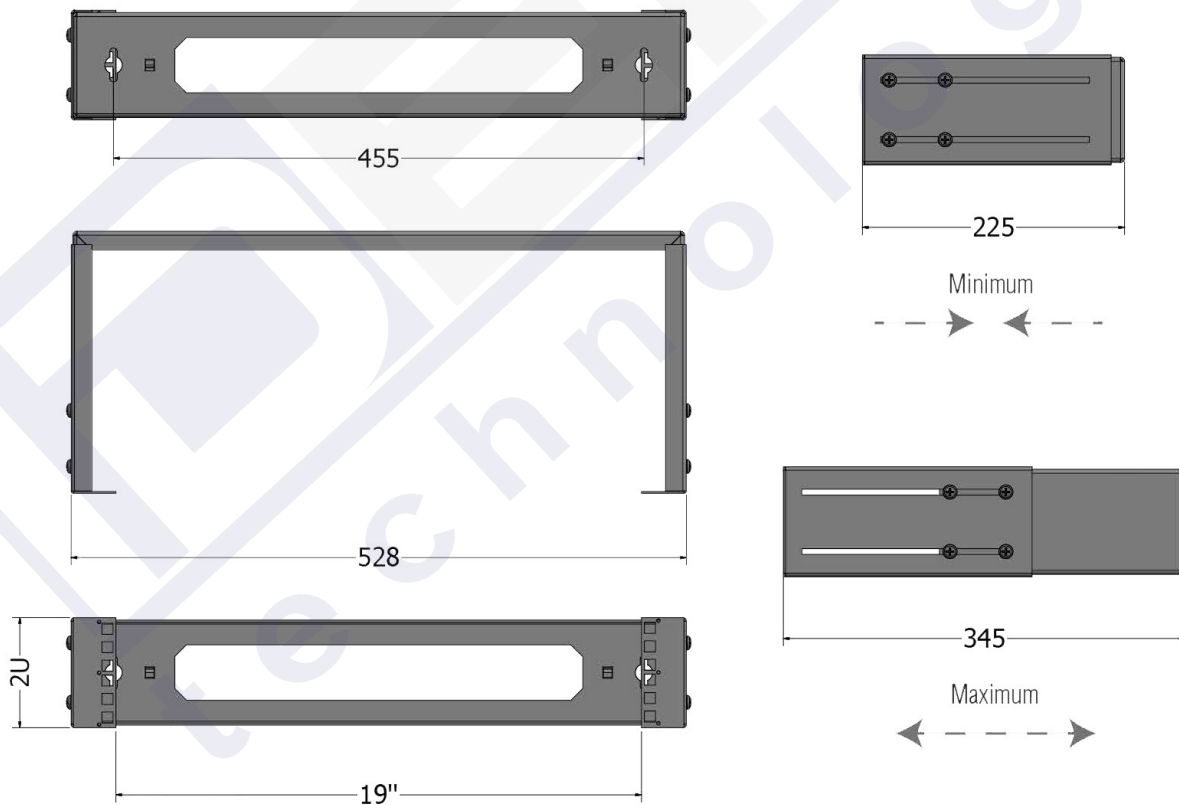

Rack Mural Abierto 19" 6U

Profundiidad Ajustable

RAL.9005

Material	steel
Type of profile rail	L-shaped

Available variants

ArtNr.	Bezeichnung	Colour	Depth	Height	Max. Load	Max. Load Capacity	Number of height units	Width	RAL-Nummer
691831GR.6	19" 6U Wall Bracket, Depth-Adj., RAL7035	grey	345 mm	267 mm	15 kg	15 kg	6 U	528 mm	7035
691831TS.6	19" 6U Wall Bracket, Depth-Adj., RAL9005	black	345 mm	267 mm	15 kg	15 kg	6 U	528 mm	9005
691831WS.6	19" 6U Wall Bracket, Depth-Adj., RAL9010	white	345 mm	267 mm	15 kg	15 kg	6 U	528 mm	9010

Drawings

Ideal Technology has a policy of continuous improvement. Specifications are subject to change without notice.