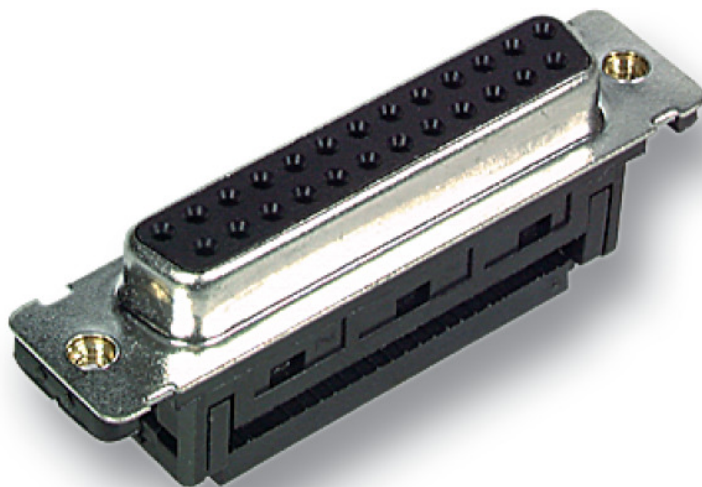

CONECTOR SUB D 25 H CABLE PLANO (CON ROSCA UNC 440)

- Quality level III
- UNC thread
- 50 mating cycles

TECHNICAL PARAMETERS

Article no.	Title	Model	Number of poles	Contact type	Connection type	Type
29015.1	Dsub Jack, IDC contacts, flat 09-pole, -DFF 09 LP III/Z UNC	jack (jack)	9	female (female)	other	EDFF 09 LP III/Z UNC
29016.1	Dsub Jack, IDC contacts, flat 15-pole, -DFF 09 LP III/Z UNC	jack (jack)	15	female (female)	other	EDFF 15 LP III/Z UNC
29017.1	Dsub Jack, IDC contacts, flat 25-pole, -DFF 09 LP III/Z UNC	jack (jack)	25	female (female)	other	EDFF 25 LP III/Z UNC
29018.1	Dsub Jack, IDC contacts, flat 37-pole, -DFF 09 LP III/Z UNC	jack (jack)	37	female (female)	other	EDFF 37 LP III/Z UNC