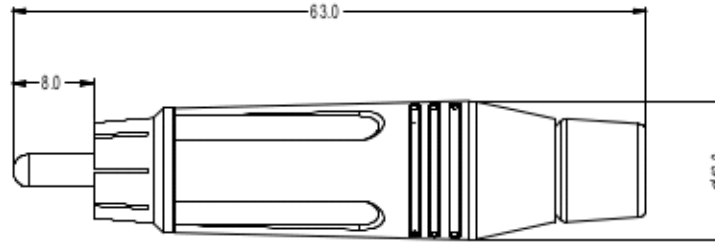

ISO VIEW

Parts List		
ITEM	DESCRIPTION	QTY
1	MALE RCA PLUG INSERT ASSEMBLY	1
2	1/4" PHONE PLUG BACKSHELL ASSEMBLY	1
3	M-SERIES PLASTIC BIG TUBE	1