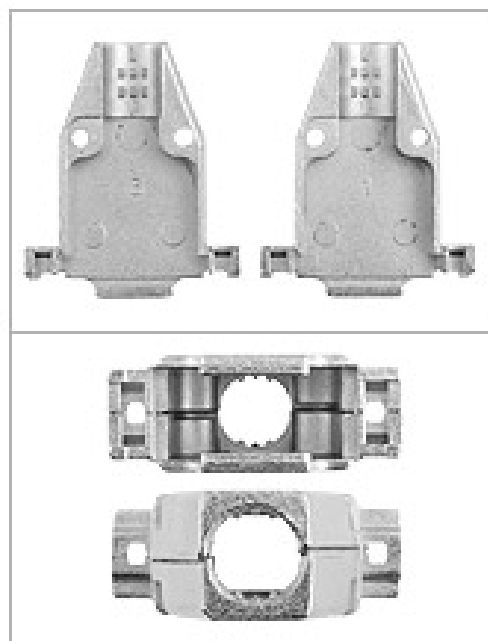

CARCASA SUB D 15 METÁLICA TORNILLO CORTO

TECHNICAL PARAMETERS

- With long thumb screws
- For cable diameters 12-14 mm

Material: zinc die-cast
Two piece: True
Separable: True
Locking mechanism: screw

Article no.	Title	Type	Suitable for number of poles	Colour
CS9MTE	Full Metal Cover 9-K		9	silver
CS15MTE	Full Metal Cover 15-K		15	silver
CS25MTE	Full Metal Cover 25-K		25	silver
CS37MTE	Full Metal Cover 37-K		37	silver