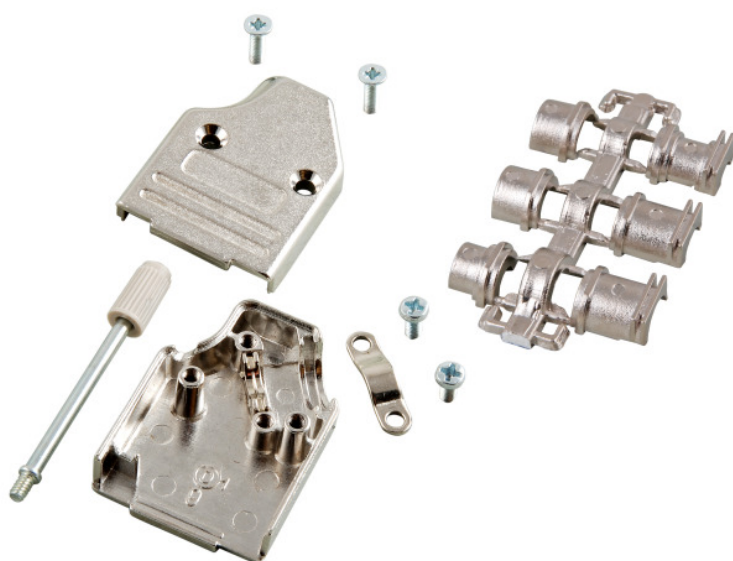

CARCASA SUB D 25 METÁLICA 35° TORNILLO LARGO

TECHNICAL PARAMETERS

- Full metal housing, 35° cable outlet
- Thumb screws UNC 4-40
- For cable diameter up to 13.0 mm
- Attenuation: > 40 dB between 30 MHz and 1 GHz
- Incl. HF shielded boots for cable diameters 4 - 6 mm, 6 - 8 mm, 8 - 10 mm

Material: zinc die-cast
Two piece: True
Separable: True
Locking mechanism: screw

Article no.	Title	Type	Suitable for number of poles	Colour
CS9MTL35	Full Metal Cover 35°, E-MHDM35 09-K	E-MHDM35 09-K	9	silver
CS15MTL35	Full Metal Cover 35°, E-MHDM35 15-K	E-MHDM35 15-K	15	silver
CS25MTL35	Full Metal Cover 35°, E-MHDM35 25-K	E-MHDM35 25-K	25	silver
CS37MTL35	Full Metal Cover 35°, E-MHDM35 37-K	E-MHDM35 37-K	37	silver