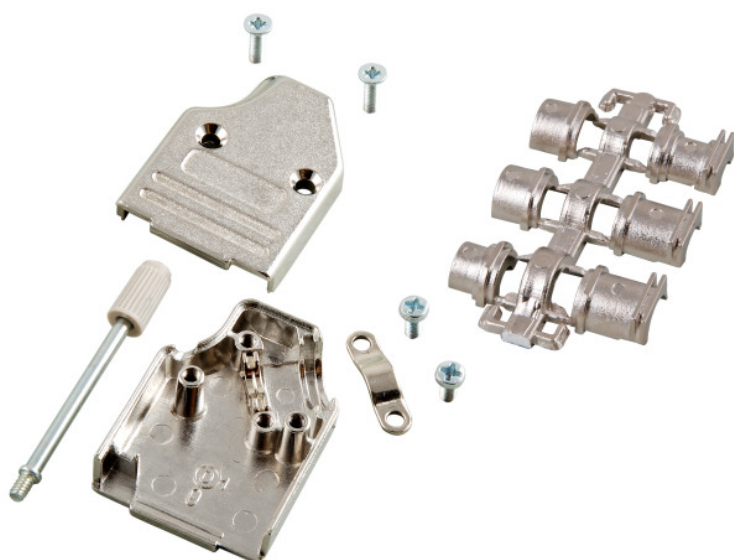

CARCASA SUB D 37 METÁLICA 35° TORNILLO LARGO

TECHNICAL PARAMETERS

- Full metal housing, 35° cable outlet
- Thumb screws UNC 4-40
- For cable diameter up to 13.0 mm
- Attenuation: > 40 dB between 30 MHz and 1 GHz
- Incl. HF shielded boots for cable diameters 4 - 6 mm, 6 - 8 mm, 8 - 10 mm

Material: zinc die-cast
Two piece: True
Separable: True
Locking mechanism: screw

Article no.	Title	Type	Suitable for number of poles	Colour
CS9MTL35	Full Metal Cover 35°, E-MHDM35 09-K	E-MHDM35 09-K	9	silver
CS15MTL35	Full Metal Cover 35°, E-MHDM35 15-K	E-MHDM35 15-K	15	silver
CS25MTL35	Full Metal Cover 35°, E-MHDM35 25-K	E-MHDM35 25-K	25	silver
CS37MTL35	Full Metal Cover 35°, E-MHDM35 37-K	E-MHDM35 37-K	37	silver