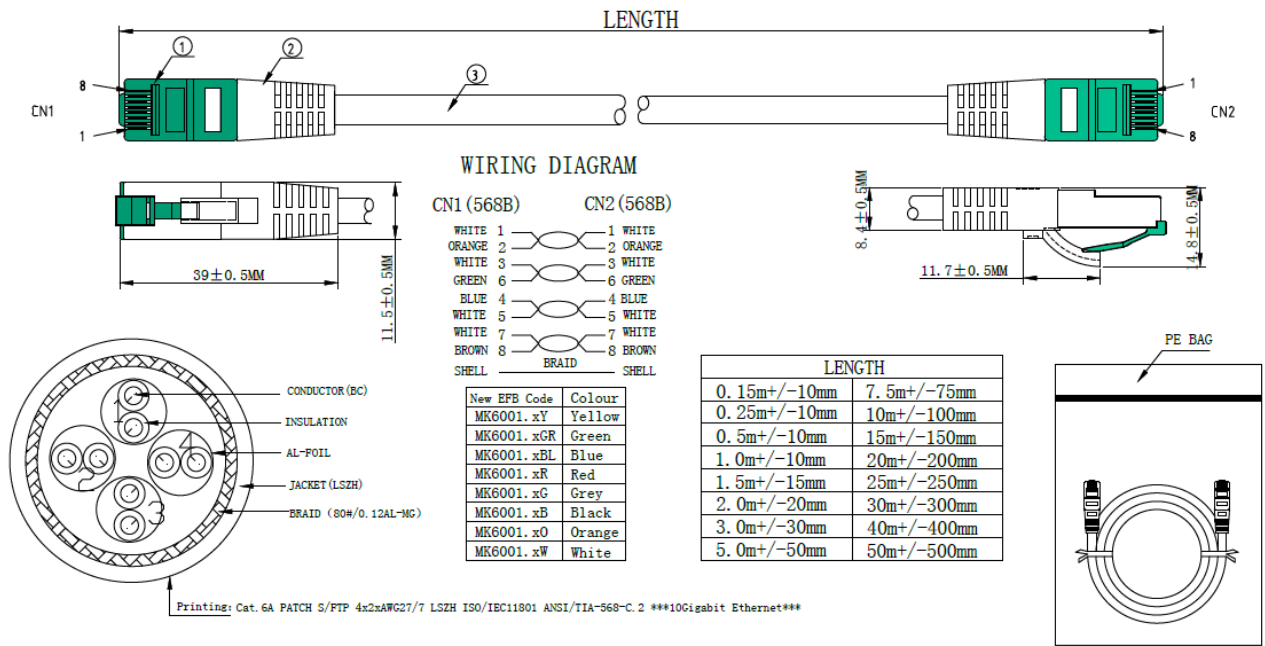

Available variants

Article no.	Title	Length	Length tolerance
MK6001.0,15R	Latiguillo SFTP Cat. 6A LSZH 0,15m rojo	0.15 m	±5 %
MK6001.0,25R	Latiguillo SFTP Cat. 6A LSZH 0,25m rojo	0.25 m	±5 %
MK6001.0,5R	Latiguillo SFTP Cat. 6A LSZH 0,5m rojo	0.5 m	±5 %
MK6001.1R	Latiguillo SFTP Cat. 6A LSZH 1m rojo	1.0 m	±5 %
MK6001.1,5R	Latiguillo SFTP Cat. 6A LSZH 1,5m rojo	1.5 m	±5 %
MK6001.2R	Latiguillo SFTP Cat. 6A LSZH 2m rojo	2.0 m	±5 %
MK6001.3R	Latiguillo SFTP Cat. 6A LSZH 3m rojo	3.0 m	±5 %
MK6001.5R	Latiguillo SFTP Cat. 6A LSZH 5m rojo	5.0 m	±5 %
MK6001.7,5R	Latiguillo SFTP Cat. 6A LSZH 7,5m rojo	7.5 m	±5 %
MK6001.10R	Latiguillo SFTP Cat. 6A LSZH 10m rojo	10.0 m	±5 %
MK6001.15R	Latiguillo SFTP Cat. 6A LSZH 15m rojo	15.0 m	±5 %
MK6001.20R	Latiguillo SFTP Cat. 6A LSZH 20m rojo	20.0 m	±5 %
MK6001.25R	Latiguillo SFTP Cat. 6A LSZH 25m rojo	25.0 m	±5 %
MK6001.30R	Latiguillo SFTP Cat. 6A LSZH 30m rojo	30.0 m	±5 %
MK6001.40R	Latiguillo SFTP Cat. 6A LSZH 40m rojo	40.0 m	±5 %
MK6001.50R	Latiguillo SFTP Cat. 6A LSZH 50m rojo	50.0 m	±5 %

similar product

MK6001.1G	Latiguillo SFTP Cat. 6A LSZH 1m gris
MK6001.1O	Latiguillo SFTP Cat. 6A LSZH 1m naranja
MK6001.1GR	Latiguillo SFTP Cat. 6A LSZH 1m verde
MK6001.1W	Latiguillo SFTP Cat. 6A LSZH 1m blanco
MK6001.1BL	Latiguillo SFTP Cat. 6A LSZH 1m azul
MK6001.1Y	Latiguillo SFTP Cat. 6A LSZH 1m amarillo
MK6001.1B	Latiguillo SFTP Cat. 6A LSZH 1m negro

Ideal Technology has a policy of continuous improvement. Specifications are subject to change without notice.