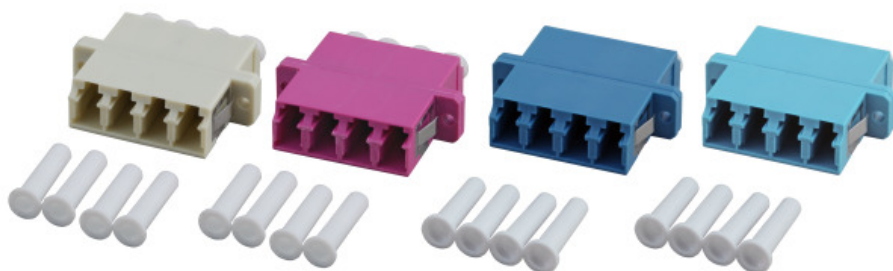

## LC quad Adapter with Plastic housing

### Description

LC Quad Adapter with Plastic Housing, breakout SC-duplex. with snap-in fixing.

### General data

|                                |                    |
|--------------------------------|--------------------|
| Type of connector connection 1 | LC-quad            |
| Type of connector connection 2 | LC-quad            |
| Design                         | SC-Duplex          |
| Type of housing                | With flange        |
| Dust cover                     | yes                |
| Accessories                    | Self-Tapping Screw |

## LC quad Adapter with Plastic housing

|  |              |            |        |         |         |
|--|--------------|------------|--------|---------|---------|
| Adapter LC Quad OM4 one piece, erica violet, ceramic sleeve, SC Duplex | erica-violet | Multimode  | LC/PC  |         | < 0,2dB |
| Adapter LC Quad OM3 one piece, aqua, ceramic sleeve, SC Duplex         | aqua         | Multimode  | LC/PC  |         | < 0,2dB |
| Adapter LC Quad OM1/2 one piece, beige, ceramic sleeve, SC Duplex      | beige        | Multimode  | LC/PC  |         | < 0,2dB |
| Adapter LC Quad SM one piece, blue, ceramic sleeve, SC Duplex          | blue         | Singlemode | LC/PC  | < 0,2dB |         |
| Adapter LC/APC Quad SM one piece, green, ceramic sleeve, SC Duplex     | green        | Singlemode | LC/APC | < 0,2dB |         |