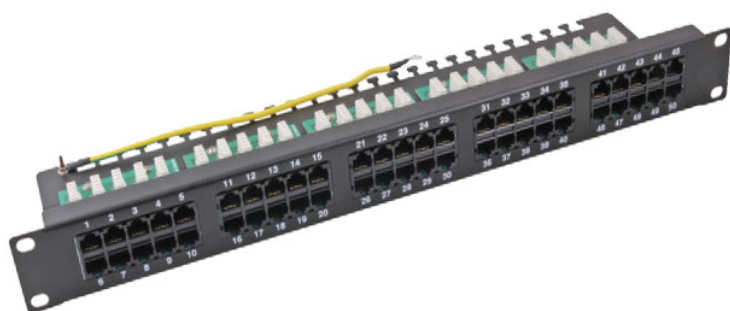

DATASHEET

ISDN Patchpanel 19" 1U 50port, Unshielded, Cat.3

ECOLAN[®]

Description

1U, Category 3
Unshielded RJ45 8(4) jacks
4-pole LSA IDC terminals
Assignment: 3-6/4-5
High packing density
Strain relief via cable ties

General data

Mounting method	482.6 mm (19 inch)-installation
Category	3
Number of height units	1
Connection type	LSA
Suitable for number of connectors	50
Type of connector	RJ45 8(8)
Screened	False

Dimensions

Height	44.45 mm
Width	483.0 mm

Available variants

Article no.	Title	N. of buses/couplings	Colour	RAL-number
PA37595SW.2	Panel 50 x RJ45 8/4 1U ISDN, RAL7035, Cat.3	50	black	7035

This datasheet was created automatically on 22-03-2020 . Technical changes reserved.